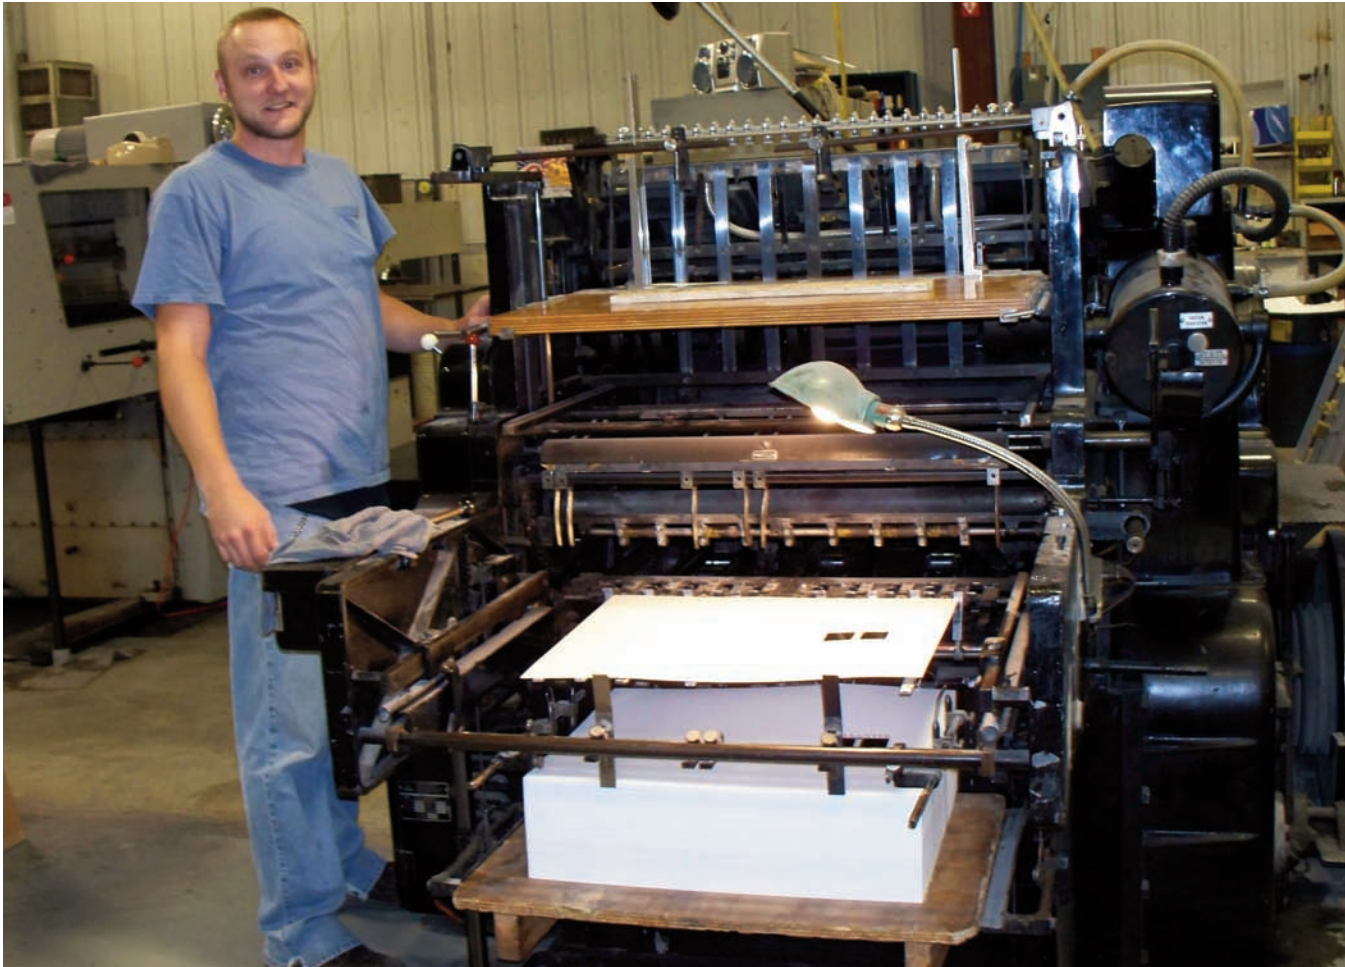

PLANT TOUR

PRECISION PRINTING'S . . .

... 20,000 Square Foot facility is located on 20 acres of beautiful scenic Missouri land located on the edge of Moberly, the Magic City of North Central Missouri.

WHAT SETS US APART. . .

- We specialize in information packaging, from pocket folders to multi-media to promotional materials
- All phases of manufacturing under one roof

- Next-Day delivery of samples and prototypes
- The focus is on quality, whether it's 200 totes or 1,000,000 folders
- More than 6,000 cutting dies

- Quick turnaround, regardless of the order size

TURNKEY CAPABILITIES . . .

- Six-color offset custom printing

Heidelberg Speedmaster

- Custom die-cutting at rates up to 15,000 units per hour

- Lamination

Foil stamping and embossing