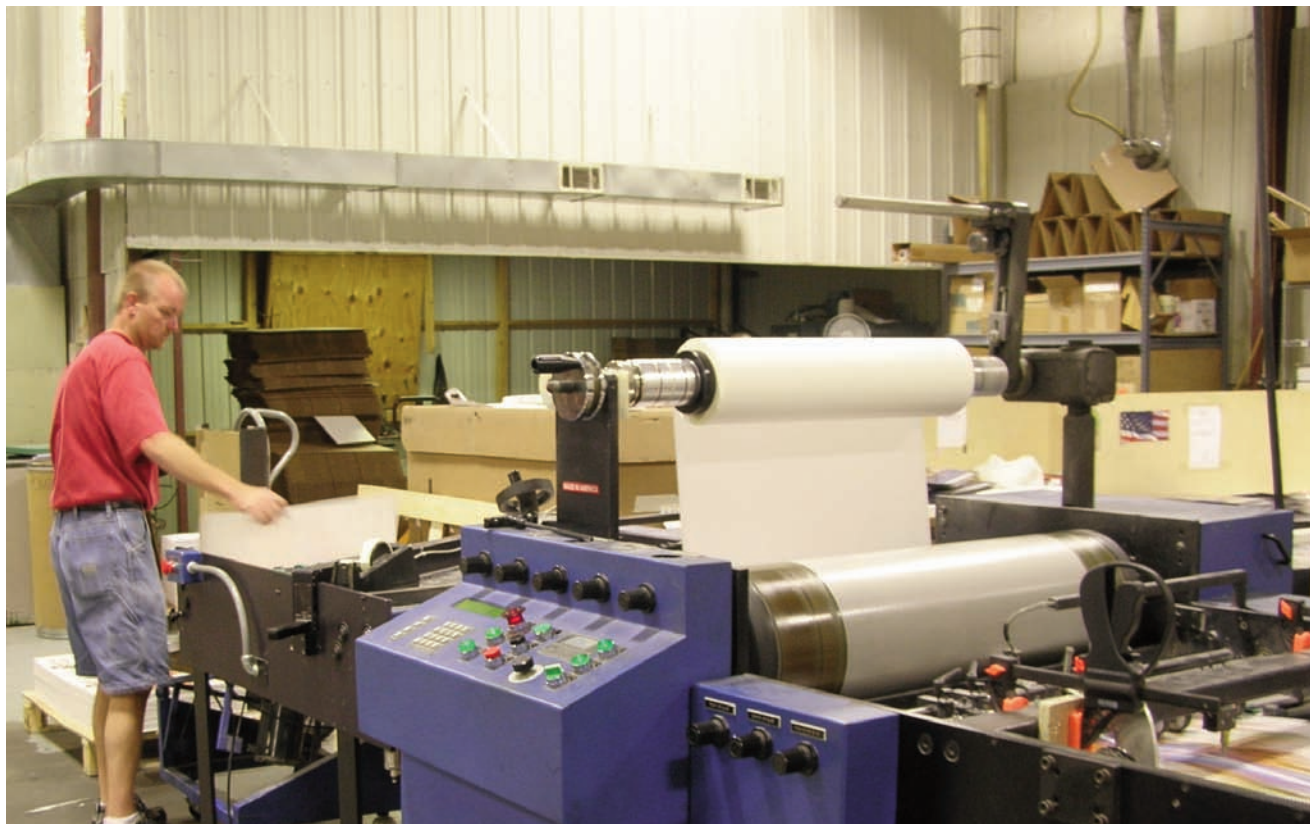

- Quick turnaround, regardless of the order size

TURNKEY CAPABILITIES . . .

- Six-color offset custom printing

Heidelberg Speedmaster

- Custom die-cutting at rates up to 15,000 units per hour

- Lamination

Foil stamping and embossing